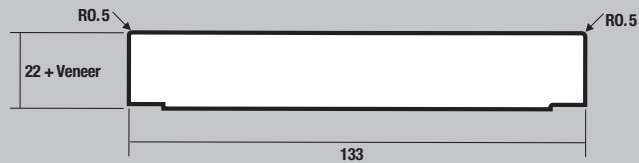

Oak Veneered MDF Mouldings

Skirting (pack contains 4 x 3m lengths)

Architrave (pack contains sufficient to do both sides of one doorway)

Lining 133

Lining 108

Door Stop

T Lip

Ash FD30 Firecheck Doors

Material	Ash
Raised Moulding	None
Glazing	N/A

Size	Code
78" x 24"	FDASH24
78" x 27"	FDASH27
78" x 30"	FDASH30
80" x 32"	FDASH32
78" x 33"	FDASH33
84" x 36"	FDASH36
2040 x 726mm	FDASH726
2040 x 826mm	FDASH826
2040 x 926mm	FDASH926

Oak FD30 Firecheck Doors

Material	Oak
Raised Moulding	None
Glazing	N/A

Size	Code
78" x 24"	FDOAK24
78" x 27"	FDOAK27
78" x 30"	FDOAK30
80" x 32"	FDOAK32
78" x 33"	FDOAK33
84" x 36"	FDOAK36
2040 x 726mm	FDOAK726
2040 x 826mm	FDOAK826
2040 x 926mm	FDOAK926

Please note that the Ash and Oak FD30 doors are PREFINISHED
Except size 84" x 36" = FDASH36 + FDOAK36

Lighterblank Lipped Lightweight FD30 (44mm)

Material	Hardwood
Raised Moulding	None
Glazing	N/A

Size	Code
78" x 24"	
78" x 27"	DB27LIP
78" x 30"	DB30LIP
80" x 32"	DB32LIP
78" x 33"	DB33LIP
84" x 36"	DB36LIP
96" x 48"	DB48LIP
2040 x 726mm	DB726LIP
2040 x 826mm	DB826LIP
2040 x 926mm	DB926LIP
2040 x 1026mm	DB1026LIP

Hardwood Lipped Door Blanks FD30 (44mm)

Material	Hardwood Face
Raised Moulding	None
Glazing	N/A

Size	Code
78" x 30"	DB30MAH
80" x 32"	DB32MAH
78" x 33"	DB33MAH
81" x 33"	DB81MAH
84" x 36"	DB36MAH
96" x 48"	DB48MAH
2040 x 726mm	DB726MAH
2040 x 826mm	DB826MAH
2040 x 862mm	DB862MAH
2040 x 926mm	DB926MAH

Lighterblank Unlipped FD30 (44mm)

Material	Hardwood
Raised Moulding	None
Glazing	N/A

Size	Code
84" x 36"	DB36UL