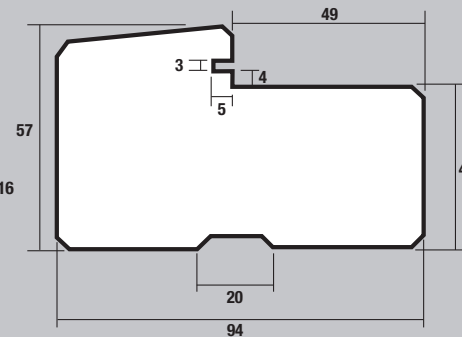

OAK DFC 17mm x 24mm Cill Adaptor

OAK DFC 57mm x 94mm Head/Jamb