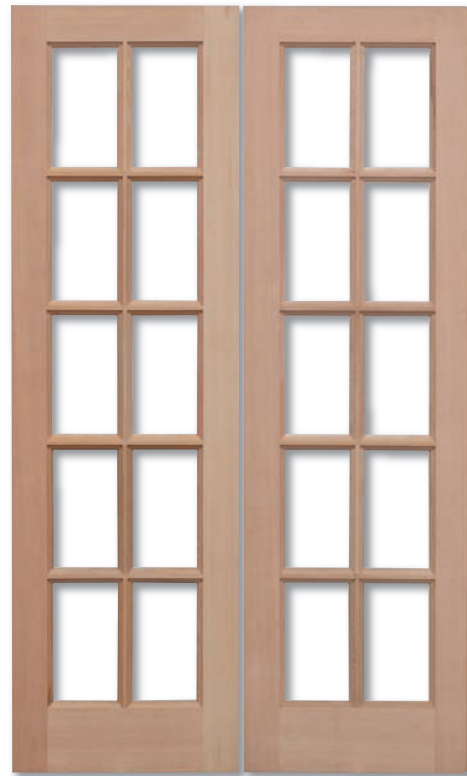

GTP

Material	Hemlock
Raised Moulding	None
Glazing	Unglazed

Size	Code
78" x 36"	HPRSGTP36
78" x 46"	HPRSGTP46
78" x 48"	HPRSGTP48