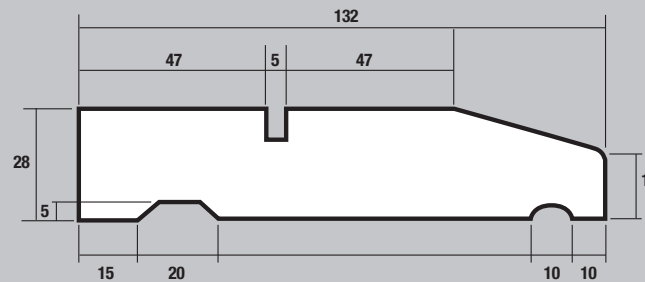

External Oak Reversible Door Frame Pack contains

OAK DFC 28mm x 132mm Cill