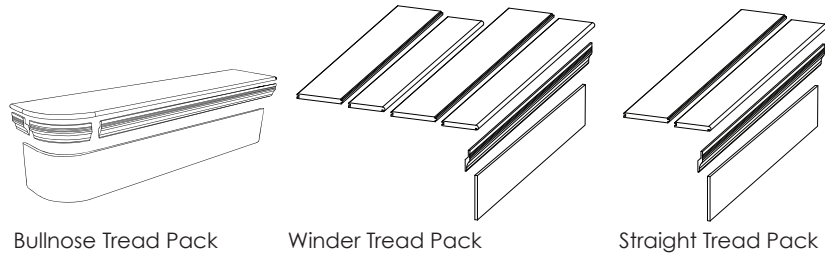

STAIR PARTS

Convert your staircase to solid oak - in a day

- Fraction of the cost of a new oak staircase
- Simple job - new parts trim to fit and bond into place
- No structural alterations to the stairs required
- No complex joinery or special tools required
- Solid oak treads and mouldings; oak veneer risers
- Full, clear installation instructions with each pack

Oak Stair Parts

Component	Key	CODE
Blank Newel Post 90mm x 90mm x 1500mm	Not Shown	STAIROAKN1
Stop Chamfer Newel Post 90mm x 90mm x 1500mm	1	STAIROAKN2
Blank Wallside Newel Post 90mm x 44mm x 1500mm	Not Shown	STAIROAKN3
Stop Chamfer Wallside Newel Post 90mm x 44mm x 1500mm	Not Shown	STAIROAKN4
Full Pyramid Newel Cap	2	STAIROAKN5
Part Pyramid Wallside Newel Cap	Not Shown	STAIROAKN6
Straight Tread Pack 1000mm	3	STAIROAK1
Winder Tread Pack 1220mm	4	STAIROAK2
Bullnose Tread Pack 1000mm	5	STAIROAK3
Extension Boards 139mm x 1000mm	Not Shown	STAIROAK4
Blank Spindle 41mm x 41mm x 900mm	Not Shown	STAIROAK5
Stop Chamfer Spindle 41mm x 41mm x 900mm	6	STAIROAK6
2400mm Handrail* (57mm x 59mm)	7	STAIROAKH1
3600mm Handrail* (57mm x 59mm)	Not Shown	STAIROAKH2
4200mm Handrail* (57mm x 59mm)	Not Shown	STAIROAKH3
Corner Handrail	Not Shown	STAIROAKH4
2400mm Baserail* (26mm x 60mm)	8	STAIROAKB1
3600mm Baserail* (26mm x 60mm)	Not Shown	STAIROAKB2
4200mm Baserail* (26mm x 60mm)	Not Shown	STAIROAKB3
Universal Cladding Glue Fixing Pack		STAIRFIXPK