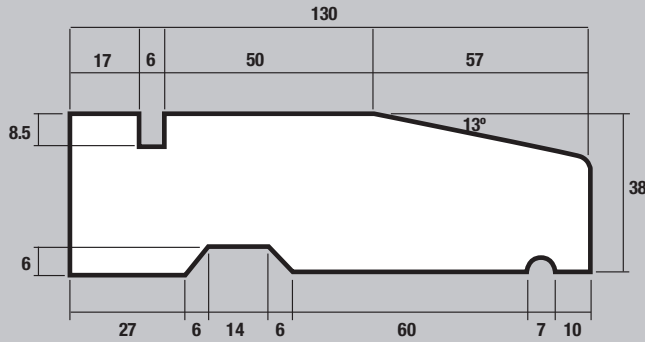

DF-02 56mm x 68mm Head/Jamb

DOOR FRAME AND MOULDINGS

External Hardwood Reversible Door Frame Pack contains

CL-02 38mm x 130mm Cill