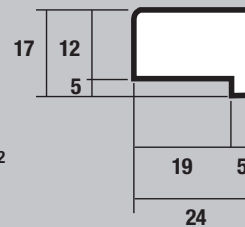

OAK DFC 17mm x 24mm Cill Adaptor