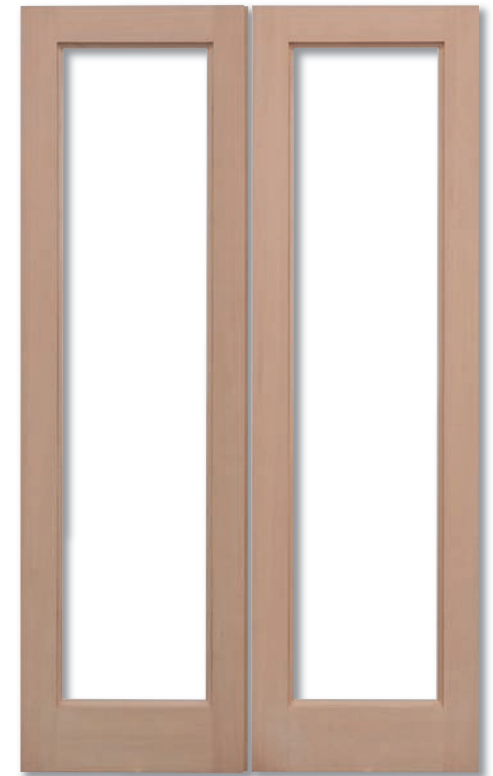

Pattern 20

Material	Hemlock
Raised Moulding	None
Glazing	Unglazed

Size	Code
78" x 36"	HPRS2036
78" x 46"	HPRS2046