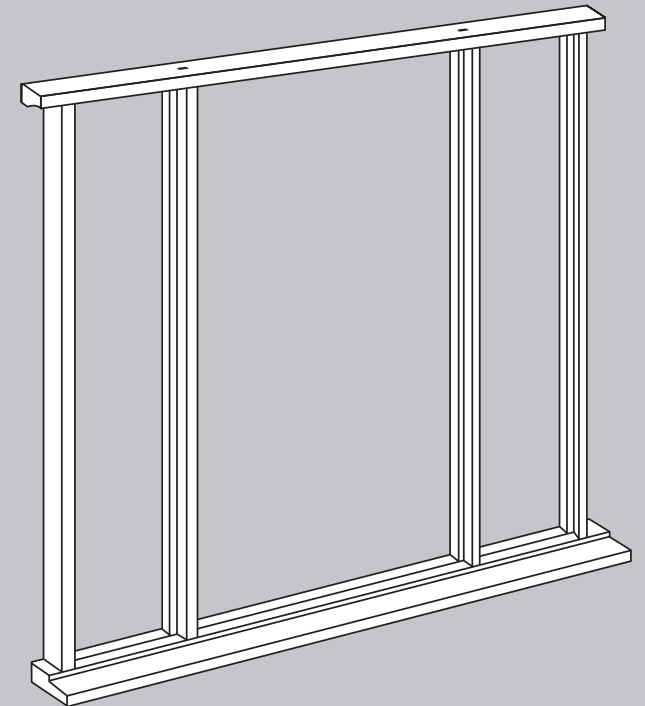

External Oak Reversible Door Frame Pack contains

OAK DFC 28mm x 132mm Cill

OAK DFC 57mm x 94mm Head/Jamb

OAK DFC 17mm x 24mm Cill Adaptor

Vestibule Frame Kits (18" + 33" + 18")

Hardwood Vestibule Frame Kit - DFVES78X69
Oak Type Vestibule Frame Kit - ODFCVES78X69