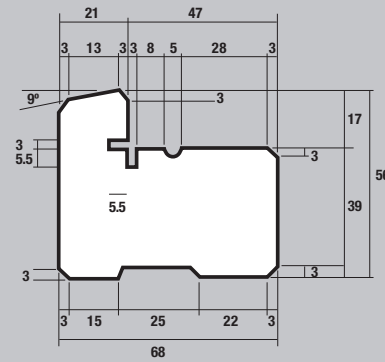

CA-01 16mm x 23mm Cill Adaptor

DF-02 56mm x 68mm Head/Jamb