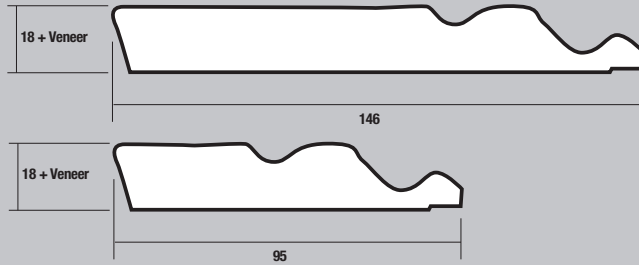

Both Hardwood and Oak are universal fitting - simply reverse the frame in the cill to accommodate inward or outward opening doors

Weather Bars

Oak Veneered MDF Mouldings

Skirting (pack contains 4 x 3m lengths)