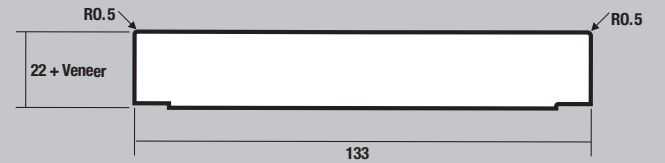

Hardwood Lining 133 (only suitable for 27" & 30" doors)