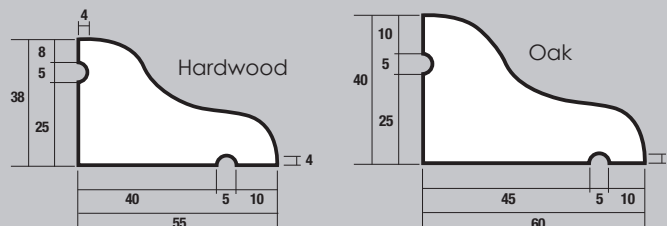

Both Hardwood and Oak are universal fitting - simply reverse the frame in the cill to accommodate inward or outward opening doors

Weather Bars

Oak Veneered MDF Mouldings

Skirting (pack contains 4 x 3m lengths)