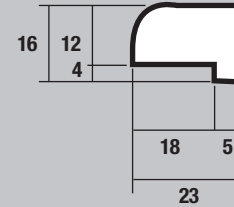

DOOR FRAME AND MOULDINGS

External Hardwood Reversible Door Frame Pack contains

Hardwood Lining 133 (only suitable for 27" & 30" doors)

External Oak Reversible Door Frame Pack contains

Vestibule Frame Kits (18" + 33" + 18")

Both Hardwood and Oak are universal fitting - simply reverse the frame in the cill to accommodate inward or outward opening doors

Weather Bars